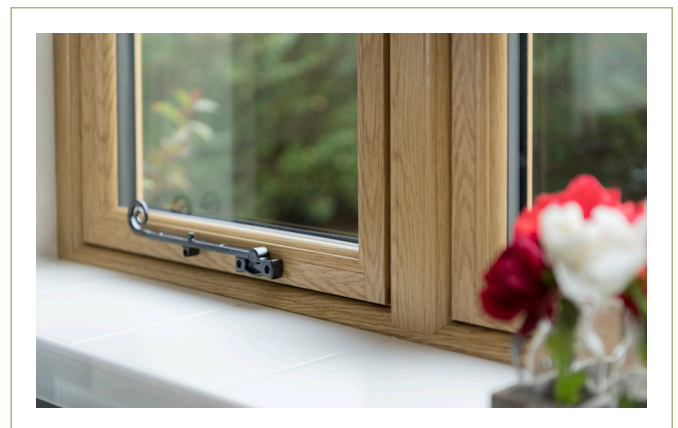

What makes our windows so unique?

PERFORMANCE

To keep out the wind and rain we use our patented high performance, multifunctional weatherseals. The airtight seal this creates helps to maintain your comfort inside your home.

The Flush Sash dual seal is exceptionally watertight, with the added benefit of concealing any hardware. Any water that has found its way inside is quickly evacuated due to the intelligently designed integral drainage gutter.

CONSERVATION

Our Heritage Flush and Sculptured Sash windows look great in any surrounding, from country cottages to modern townhouses. Their subtle charm and elegance will transform your home.

If you live in a Conservation Area, home improvements such as replacing your windows and doors will require planning consent as there are strict guidelines to ensure that architectural features are preserved.

We have designed the Heritage Window Collection with this in mind; replicating the appearance and style of traditional timber windows with features such as our authentic Wood Grain Finish, Monkey Tail Handles and Georgian Bar options. However, you should always obtain consent from a planning/conservation officer before proceeding with an installation.