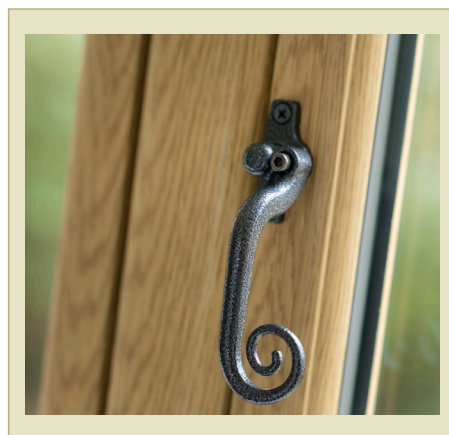

FLUSH SASH WINDOW

Designed to replicate the appearance of timber, Flush Sash windows are distinguished by sashes that close into the frame and finish flush with the face of the window. Flush Sash windows typically have frames that appear the same width, known as “equal sightlines” this look is achieved using dummy sashes, something that undoubtedly improves the overall appearance of your property.